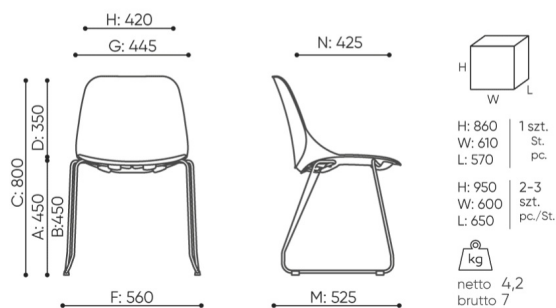

design:
Scagnellato & Ferrarese

Site du produit
[lien vers le site](#)

bejot:

dimensions

EG 271

EG 271 1N

- A seat height: overall dimensions
- B seat height: measured according to the norm
PN EN 1335 - 1
- C chair height
- D backrest height
- E headrest height
- F dimensional width chair / base
- G seat width
- H backrest width
- I width between armrests
- K height from the floor to the armrest
- L backrest length
- M dimensional chair depth
- N seat depth / seat length

Dimensions are approximate and may vary depending on the selected product configuration. The requirements of the standard are always met.

mat riaux disponibles pour la collection

| | |
|-----------------|---|
| 1st price group | Bond, Fenno, Keimo, Sawana |
| 2nd price group | Alpa, Charles, Charles - Studio Design, Cura, Era - Studio Design, Pastel, Roccia, Valencia |
| 3rd price group | Ally, Ally SD, Alpa-Studio Design, Blazer, Cura SD, Easy SD, Oceanic, Silvertex , Silvertex - Studio Design, Synergy, Synergy - Studio Design, Valencia - Studio Design |
| 4th price group | Heritage, Oceanic-Studio Design, Remix - Studio Design |
| 5th price group | Accessoire, Steelcut Trio 3 |
| Cuir | Leather |
| Plastic | Eggo |