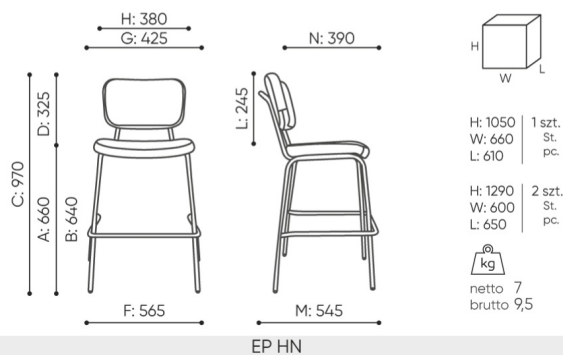

design:
Bejot Development Team

Site du produit
[lien vers le site](#)

bejot:

dimensions

EP HN

- A seat height: overall dimensions
- B seat height: measured according to the norm
PN EN 1335 - 1
- C chair height
- D backrest height
- E headrest height
- F dimensional width chair / base
- G seat width
- H backrest width
- I width between armrests
- K height from the floor to the armrest
- L backrest length
- M dimensional chair depth
- N seat depth / seat length

Dimensions are approximate and may vary depending on the selected product configuration. The requirements of the standard are always met.

mat riaux disponibles pour la collection

1st price group	Bond, Fenno, Keimo, Sawana
2nd price group	Alpa, Charles, Charles - Studio Design, Cura, Era - Studio Design, Pastel, Roccia
3rd price group	Ally, Ally SD, Alpa-Studio Design, Blazer, Cura SD, Easy SD, Oceanic, Silvertex , Silvertex - Studio Design, Synergy, Synergy - Studio Design
4th price group	Heritage, Oceanic-Studio Design, Remix - Studio Design
5th price group	Accessoire, Steelcut Trio 3
Cuir	Leather
Metal	Metal - powder coated