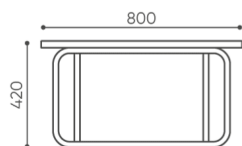

# dimensions

EP TB

H: 500 | 1 szt.  
W: 830 | St.  
L: 800 | Pc

netto 15,5

EP TB

**H** height: overall dimensions

**W** width: overall dimensions

**L** epth: overall dimensions

Dimensions are approximate and may vary depending on the selected product configuration. The requirements of the standard are always met.