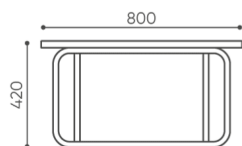

# dimensions

EP TB

H: 500 | 1 szt.  
W: 830 | St.  
L: 800 | Pc

netto 15,5

EP TB

**H** height: overall dimensions

**W** width: overall dimensions

**L** length: overall dimensions

Dimensions are approximate and may vary depending on the selected product configuration. The requirements of the standard are always met.