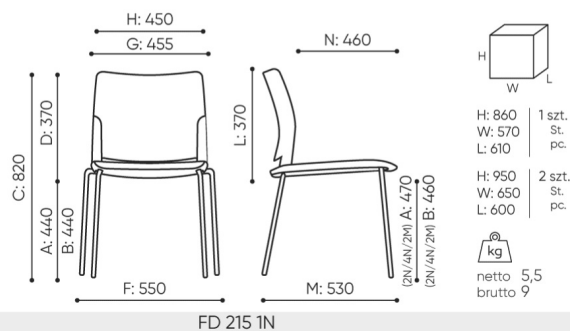

design:
Scagnellato & Ferrarese

Site du produit
[lien vers le site](#)

bejot:

dimensions

FD 215

- A seat height: overall dimensions
- B seat height: measured according to the norm
PN EN 1335 - 1
- C chair height
- D backrest height
- E headrest height
- F dimensional width chair / base
- G seat width
- H backrest width
- I width between armrests
- K height from the floor to the armrest
- L backrest length
- M dimensional chair depth
- N seat depth / seat length

Dimensions are approximate and may vary depending on the selected product configuration. The requirements of the standard are always met.

mat riaux disponibles pour la collection

1st price group	Bond, Fenno, Keimo, Sawana
2nd price group	Alpa, Charles, Charles - Studio Design, Cura, Pastel, Roccia, Valencia
3rd price group	Ally, Ally SD, Alpa-Studio Design, Blazer, Cura SD, Easy SD, Oceanic, Silvertex , Silvertex - Studio Design, Synergy, Synergy - Studio Design, Valencia - Studio Design
4th price group	Heritage, Oceanic-Studio Design, Remix - Studio Design
5th price group	Steelcut Trio 3
Cuir	Leather
Membrane	Membrane Kyos, Momo, Milla
Plastic	Plastik Fendo 2M, Plastic Fendo
Metal	Metal - powder coated