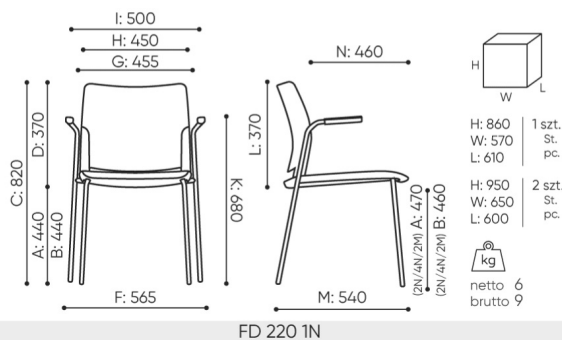

design:
Scagnellato & Ferrarese

Site du produit
[lien vers le site](#)

bejot:

dimensions

FD 220

FD 220 1N

- A seat height: overall dimensions
- B seat height: measured according to the norm PN EN 1335 - 1
- C chair height
- D backrest height
- E headrest height
- F dimensional width chair / base
- G seat width
- H backrest width
- I width between armrests
- K height from the floor to the armrest
- L backrest length
- M dimensional chair depth
- N seat depth / seat length

Dimensions are approximate and may vary depending on the selected product configuration. The requirements of the standard are always met.

mat riaux disponibles pour la collection

1st price group	Bond, Fenno, Keimo, Sawana
2nd price group	Alpa, Charles, Charles - Studio Design, Cura, Pastel, Roccia, Valencia
3rd price group	Ally, Ally SD, Alpa-Studio Design, Blazer, Cura SD, Easy SD, Oceanic, Silvertex , Silvertex - Studio Design, Synergy, Synergy - Studio Design, Valencia - Studio Design
4th price group	Heritage, Oceanic-Studio Design, Remix - Studio Design
5th price group	Steelcut Trio 3
Cuir	Leather
Membrane	Membrane Kyos, Momo, Milla
Plastic	Plastik Fendo 2M, Plastic Fendo
Metal	Metal - powder coated