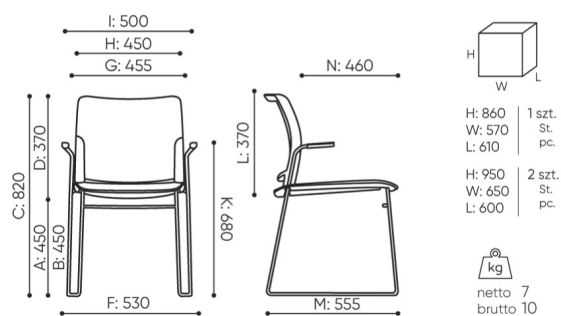

design:
Scagnellato & Ferrarese

Site du produit
[lien vers le site](#)

bejot:

dimensions

FD 270 M

FD 270 1N

- A seat height: overall dimensions
- B seat height: measured according to the norm
PN EN 1335 - 1
- C chair height
- D backrest height
- E headrest height
- F dimensional width chair / base
- G seat width
- H backrest width
- I width between armrests
- K height from the floor to the armrest
- L backrest length
- M dimensional chair depth
- N seat depth / seat length

Dimensions are approximate and may vary depending on the selected product configuration. The requirements of the standard are always met.

mat riaux disponibles pour la collection

1st price group	Bond, Fenno, Keimo, Sawana
2nd price group	Alpa, Charles, Charles - Studio Design, Cura, Pastel, Roccia, Valencia
3rd price group	Ally, Ally SD, Alpa-Studio Design, Blazer, Cura SD, Easy SD, Oceanic, Silvertex , Silvertex - Studio Design, Synergy, Synergy - Studio Design, Valencia - Studio Design
4th price group	Heritage, Oceanic-Studio Design, Remix - Studio Design
5th price group	Steelcut Trio 3
Cuir	Leather
Membrane	Membrane Kyos, Momo, Milla
Plastic	Plastik Fendo 2M, Plastic Fendo
Metal	Metal - powder coated