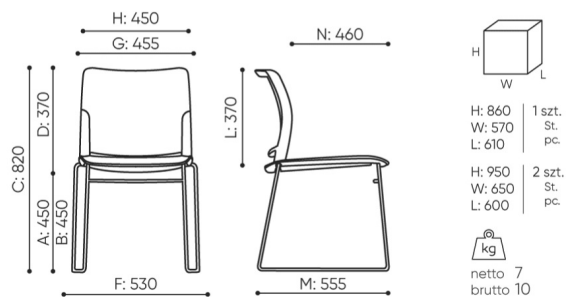

design:
Scagnellato & Ferrarese

Site du produit
[lien vers le site](#)

bejot:

dimensions

FD 271 M

FD 271 1N

- A seat height: overall dimensions
- B seat height: measured according to the norm
PN EN 1335 - 1
- C chair height
- D backrest height
- E headrest height
- F dimensional width chair / base
- G seat width
- H backrest width
- I width between armrests
- K height from the floor to the armrest
- L backrest length
- M dimensional chair depth
- N seat depth / seat length

Dimensions are approximate and may vary depending on the selected product configuration. The requirements of the standard are always met.

mat riaux disponibles pour la collection

1st price group	Bond, Fenno, Keimo, Sawana
2nd price group	Alpa, Charles, Charles - Studio Design, Cura, Pastel, Roccia, Valencia
3rd price group	Ally, Ally SD, Alpa-Studio Design, Blazer, Cura SD, Easy SD, Oceanic, Silvertex , Silvertex - Studio Design, Synergy, Synergy - Studio Design, Valencia - Studio Design
4th price group	Heritage, Oceanic-Studio Design, Remix - Studio Design
5th price group	Steelcut Trio 3
Cuir	Leather
Membrane	Membrane Kyos, Momo, Milla
Plastic	Plastik Fendo 2M, Plastic Fendo
Metal	Metal - powder coated