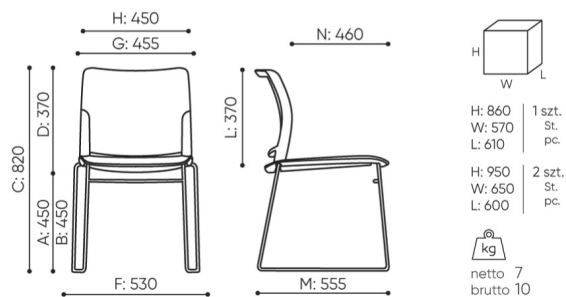

design:
Scagnellato & Ferrarese

Site du produit
[lien vers le site](#)

bejot:

dimensions

FD 271

FD 271 1N

- A seat height: overall dimensions
- B seat height: measured according to the norm
PN EN 1335 - 1
- C chair height
- D backrest height
- E headrest height
- F dimensional width chair / base
- G seat width
- H backrest width
- I width between armrests
- K height from the floor to the armrest
- L backrest length
- M dimensional chair depth
- N seat depth / seat length

Dimensions are approximate and may vary depending on the selected product configuration. The requirements of the standard are always met.

mat riaux disponibles pour la collection

1st price group	Bond, Fenno, Keimo, Sawana
2nd price group	Alpa, Charles, Charles - Studio Design, Cura, Pastel, Roccia, Valencia
3rd price group	Ally, Ally SD, Alpa-Studio Design, Blazer, Cura SD, Easy SD, Oceanic, Silvertex , Silvertex - Studio Design, Synergy, Synergy - Studio Design, Valencia - Studio Design
4th price group	Heritage, Oceanic-Studio Design, Remix - Studio Design
5th price group	Steelcut Trio 3
Cuir	Leather
Membrane	Membrane Kyos, Momo, Milla
Plastic	Plastik Fendo 2M, Plastic Fendo
Metal	Metal - powder coated