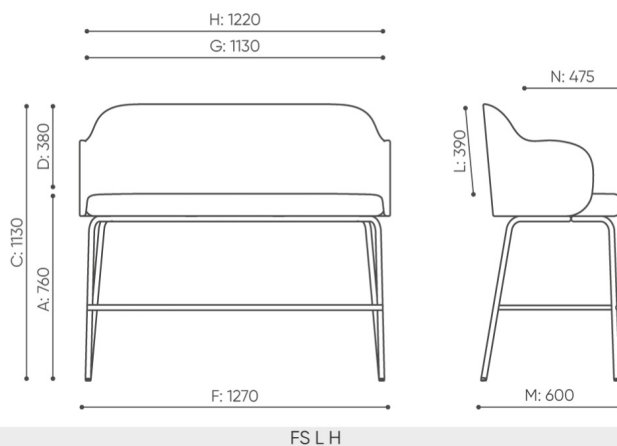

flos

FS LH

: fiche produit

La collection Flos propose des si ges extr mement confortables avec une large gamme de bases : en m tal, en bois, sur roulettes, basses, hautes et bancs. Elle est parfaite pour les bureaux et les lieux de travail domestiques.

design:
Tomasz Augustyniak

**must
have**
LA BIEN-ÊTRE DÉCORATION

bejot:

Site du produit
[lien vers le site](#)

dimensions

FS LH

- A seat height: overall dimensions
- B seat height: measured according to the norm
PN EN 1335 - 1
- C chair height
- D backrest height
- E headrest height
- F dimensional width chair / base
- G seat width
- H backrest width
- I width between armrests
- K height from the floor to the armrest
- L backrest length
- M dimensional chair depth
- N seat depth / seat length

Dimensions are approximate and may vary depending on the selected product configuration. The requirements of the standard are always met.

mat riaux disponibles pour la collection

1st price group	Fenno, Keimo
2nd price group	Alaska, Alpa, Charles - Studio Design, Cura, Pastel, Roccia
3rd price group	Ally, Ally SD, Alpa-Studio Design, Blazer, Cura SD, Cyber SD, Oceanic, Silvertex , Silvertex - Studio Design, Synergy, Synergy - Studio Design
4th price group	Heritage, Oceanic-Studio Design, Remix - Studio Design
5th price group	Accessoire, Steelcut Trio 3
Cuir	Leather
Metal	Metal - powder coated