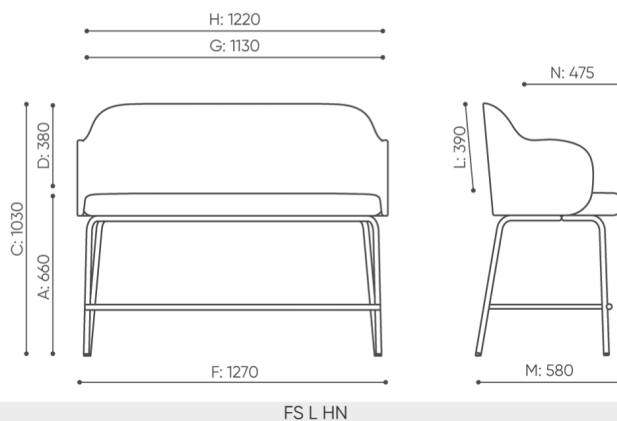

# dimensions

FS L HN

- A seat height: overall dimensions
- B seat height: measured according to the norm  
PN EN 1335 - 1
- C chair height
- D backrest height
- E headrest height
- F dimensional width chair / base
- G seat width
- H backrest width
- I width between armrests
- K height from the floor to the armrest
- L backrest length
- M dimensional chair depth
- N seat depth / seat length

Dimensions are approximate and may vary depending on the selected product configuration. The requirements of the standard are always met.