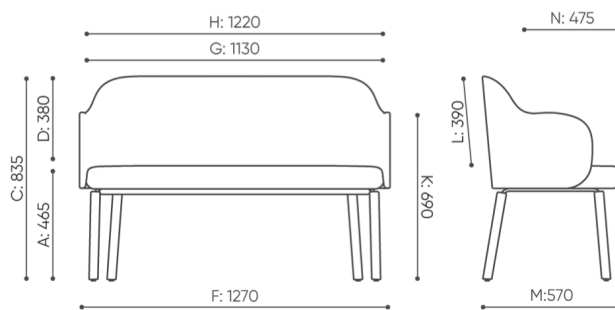

●

Felt feet on wooden floors and panels

DF

○

dimensions

FSW L740

FSW L 740

- A seat height: overall dimensions
- B seat height: measured according to the norm
PN EN 1335 - 1
- C chair height
- D backrest height
- E headrest height
- F dimensional width chair / base
- G seat width
- H backrest width
- I width between armrests
- J height from the floor to the armrest
- K backrest length
- L dimensional chair depth
- M seat depth / seat length

Dimensions are approximate and may vary depending on the selected product configuration. The requirements of the standard are always met.

mat riaux disponibles pour la collection

1st price group	Fenno, Keimo
2nd price group	Alpa, Charles - Studio Design, Cura, Pastel, Roccia
3rd price group	Ally, Ally SD, Alpa-Studio Design, Blazer, Cura SD, Easy SD, Oceanic, Silvertex , Silvertex - Studio Design, Synergy, Synergy - Studio Design
4th price group	Heritage, Oceanic-Studio Design, Remix - Studio Design
5th price group	Accessoire, Steelcut Trio 3
Cuir	Leather
Metal	Metal - powder coated