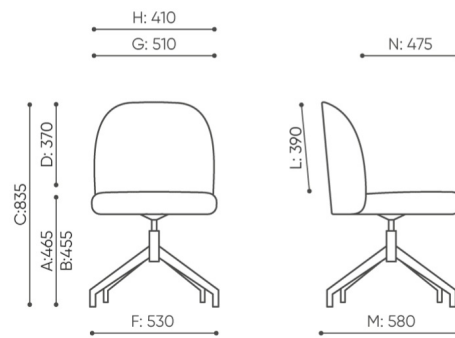

design:
Tomasz Augustyniak

**must
have**
LA BIEN-ÊTRE DÉCORATION

bejot:

Site du produit
[lien vers le site](#)

dimensions

FS K 4R

FS K 4R

- A seat height: overall dimensions
- B seat height: measured according to the norm
PN EN 1335 - 1
- C chair height
- D backrest height
- E headrest height
- F dimensional width chair / base
- G seat width
- H backrest width
- I width between armrests
- K height from the floor to the armrest
- L backrest length
- M dimensional chair depth
- N seat depth / seat length

Dimensions are approximate and may vary depending on the selected product configuration. The requirements of the standard are always met.

mat riaux disponibles pour la collection

1st price group	Fenno, Keimo
2nd price group	Alpa, Charles, Charles - Studio Design, Cura, Pastel, Roccia
3rd price group	Ally, Ally SD, Alpa-Studio Design, Blazer, Cura SD, Easy SD, Oceanic, Silvertex , Silvertex - Studio Design, Synergy, Synergy - Studio Design
4th price group	Heritage, Oceanic-Studio Design, Remix - Studio Design
5th price group	Accessoire, Steelcut Trio 3
Cuir	Leather
Wood	Solid oak wood - clear varnish matt
Metal	Metal - powder coated