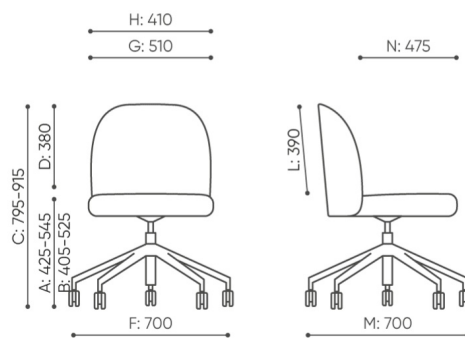

# dimensions

## FS K 5R

FS K 5R

- A seat height: overall dimensions
- B seat height: measured according to the norm  
PN EN 1335 - 1
- C chair height
- D backrest height
- E headrest height
- F dimensional width chair / base
- G seat width
- H backrest width
- I width between armrests
- K height from the floor to the armrest
- L backrest length
- M dimensional chair depth
- N seat depth / seat length

Dimensions are approximate and may vary depending on the selected product configuration. The requirements of the standard are always met.