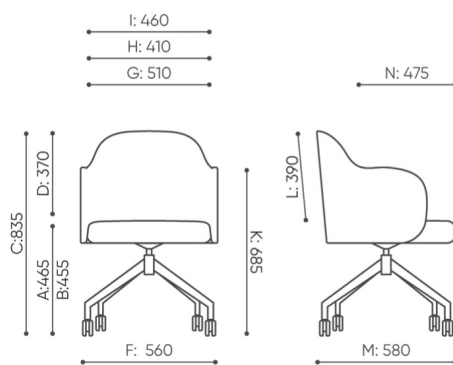

# dimensions

## FS KP 4W

FS KP 4W

- A seat height: overall dimensions
- B seat height: measured according to the norm  
PN EN 1335 - 1
- C chair height
- D backrest height
- E headrest height
- F dimensional width chair / base
- G seat width
- H backrest width
- I width between armrests
- K height from the floor to the armrest
- L backrest length
- M dimensional chair depth
- N seat depth / seat length

Dimensions are approximate and may vary depending on the selected product configuration. The requirements of the standard are always met.