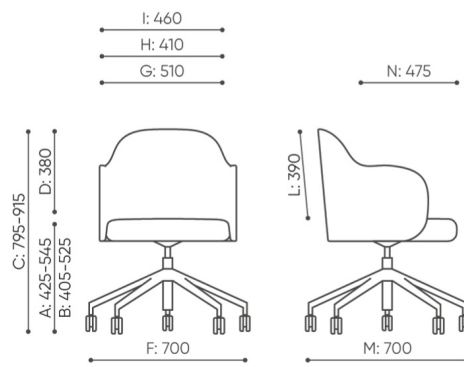

design:
Tomasz Augustyniak

**must
have**
LA BIEN-ÊTRE DÉCORATION

bejot:

Site du produit
[lien vers le site](#)

dimensions

FS KP 5R

FS KP 5R

- A seat height: overall dimensions
- B seat height: measured according to the norm
PN EN 1335 - 1
- C chair height
- D backrest height
- E headrest height
- F dimensional width chair / base
- G seat width
- H backrest width
- I width between armrests
- K height from the floor to the armrest
- L backrest length
- M dimensional chair depth
- N seat depth / seat length

Dimensions are approximate and may vary depending on the selected product configuration. The requirements of the standard are always met.

mat riaux disponibles pour la collection

1st price group	Fenno, Keimo
2nd price group	Alpa, Charles, Charles - Studio Design, Cura, Pastel, Roccia
3rd price group	Ally, Ally SD, Alpa-Studio Design, Blazer, Cura SD, Easy SD, Oceanic, Silvertex , Silvertex - Studio Design, Synergy, Synergy - Studio Design
4th price group	Heritage, Oceanic-Studio Design, Remix - Studio Design
5th price group	Accessoire, Steelcut Trio 3
Cuir	Leather
Wood	Solid oak wood - clear varnish matt
Metal	Metal - powder coated