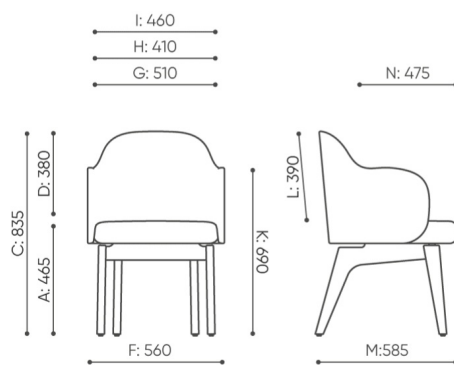

flos

FSW KP 721

: fiche produit

La collection Flos propose des si ges extr mement confortables avec une large gamme de bases : en m tal, en bois, sur roulettes, basses, hautes et bancs. Elle est parfaite pour les bureaux et les lieux de travail domestiques.

design:
Tomasz Augustyniak

**must
have**
LA BIEN-ÊTRE DÉCORATION

bejot:

Site du produit
[lien vers le site](#)

dimensions

FSW KP 721

FSW KP 721

- A seat height: overall dimensions
- B seat height: measured according to the norm
PN EN 1335 - 1
- C chair height
- D backrest height
- E headrest height
- F dimensional width chair / base
- G seat width
- H backrest width
- I width between armrests
- K height from the floor to the armrest
- L backrest length
- M dimensional chair depth
- N seat depth / seat length

Dimensions are approximate and may vary depending on the selected product configuration. The requirements of the standard are always met.

mat riaux disponibles pour la collection

1st price group	Fenno, Keimo
2nd price group	Alpa, Charles, Charles - Studio Design, Cura, Pastel, Roccia
3rd price group	Ally, Ally SD, Alpa-Studio Design, Blazer, Cura SD, Easy SD, Oceanic, Silvertex , Silvertex - Studio Design, Synergy, Synergy - Studio Design
4th price group	Heritage, Oceanic-Studio Design, Remix - Studio Design
5th price group	Accessoire, Steelcut Trio 3
Cuir	Leather
Wood	Solid oak wood - clear varnish matt
Metal	Metal - powder coated