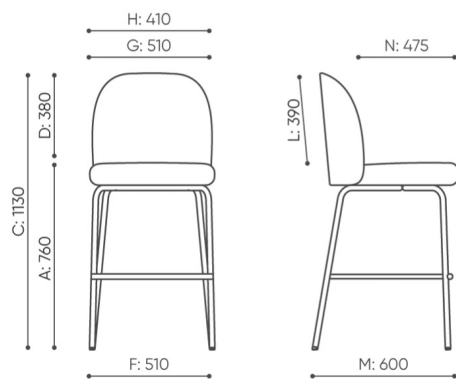

# dimensions

FS K H

FS K H

- A seat height: overall dimensions
- B seat height: measured according to the norm  
PN EN 1335 - 1
- C chair height
- D backrest height
- E headrest height
- F dimensional width chair / base
- G seat width
- H backrest width
- I width between armrests
- K height from the floor to the armrest
- L backrest length
- M dimensional chair depth
- N seat depth / seat length

Dimensions are approximate and may vary depending on the selected product configuration. The requirements of the standard are always met.