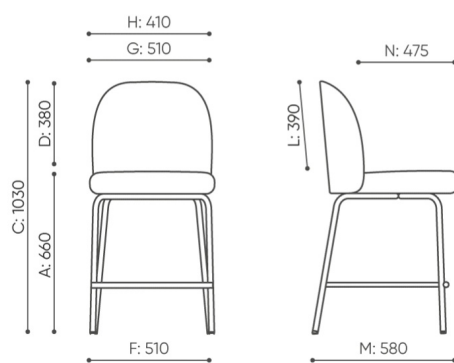

design:
Tomasz Augustyniak

**must
have**
LA BIEN DITTE DÉCORATION

bejot:

Site du produit
[lien vers le site](#)

dimensions

FS K HN

FS K HN

- A seat height: overall dimensions
- B seat height: measured according to the norm
PN EN 1335 - 1
- C chair height
- D backrest height
- E headrest height
- F dimensional width chair / base
- G seat width
- H backrest width
- I width between armrests
- K height from the floor to the armrest
- L backrest length
- M dimensional chair depth
- N seat depth / seat length

Dimensions are approximate and may vary depending on the selected product configuration. The requirements of the standard are always met.

mat riaux disponibles pour la collection

1st price group	Fenno, Keimo
2nd price group	Alpa, Charles, Charles - Studio Design, Cura, Pastel, Roccia
3rd price group	Ally, Ally SD, Alpa-Studio Design, Blazer, Cura SD, Easy SD, Oceanic, Silvertex , Silvertex - Studio Design, Synergy, Synergy - Studio Design
4th price group	Heritage, Oceanic-Studio Design, Remix - Studio Design
5th price group	Accessoire, Steelcut Trio 3
Cuir	Leather
Metal	Metal - powder coated