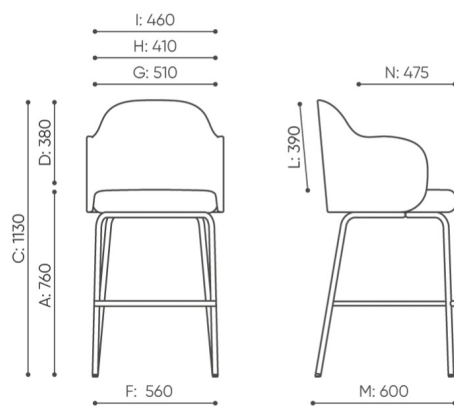

design:
Tomasz Augustyniak

**must
have**
LA BIEN DIT

bejot:

Site du produit
[lien vers le site](#)

dimensions

FS KP H

FS KP H

- A seat height: overall dimensions
- B seat height: measured according to the norm
PN EN 1335 - 1
- C chair height
- D backrest height
- E headrest height
- F dimensional width chair / base
- G seat width
- H backrest width
- I width between armrests
- K height from the floor to the armrest
- L backrest length
- M dimensional chair depth
- N seat depth / seat length

Dimensions are approximate and may vary depending on the selected product configuration. The requirements of the standard are always met.

mat riaux disponibles pour la collection

1st price group	Fenno, Keimo
2nd price group	Alpa, Charles, Charles - Studio Design, Cura, Pastel, Roccia
3rd price group	Ally, Ally SD, Alpa-Studio Design, Blazer, Cura SD, Easy SD, Oceanic, Silvertex , Silvertex - Studio Design, Synergy, Synergy - Studio Design
4th price group	Heritage, Oceanic-Studio Design, Remix - Studio Design
5th price group	Accessoire, Steelcut Trio 3
Cuir	Leather
Metal	Metal - powder coated