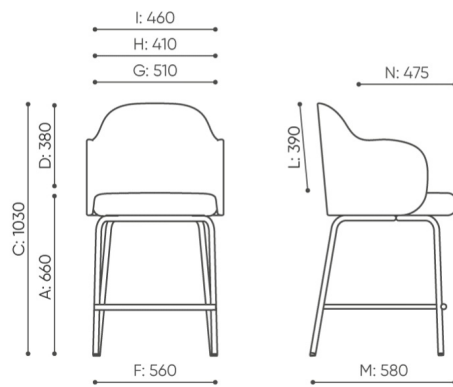

# dimensions

## FS KP HN

FS KP HN

- A seat height: overall dimensions
- B seat height: measured according to the norm  
PN EN 1335 - 1
- C chair height
- D backrest height
- E headrest height
- F dimensional width chair / base
- G seat width
- H backrest width
- I width between armrests
- K height from the floor to the armrest
- L backrest length
- M dimensional chair depth
- N seat depth / seat length

Dimensions are approximate and may vary depending on the selected product configuration. The requirements of the standard are always met.