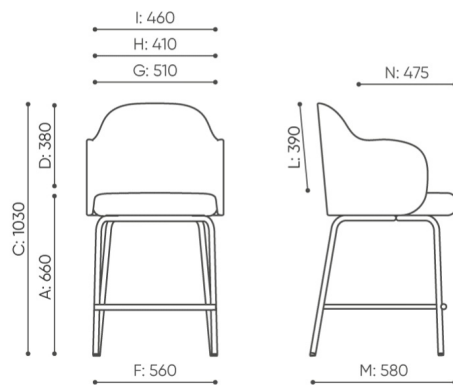

design:
Tomasz Augustyniak

**must
have**
LA MEILLEURE SÉLECTION DE PRODUITS

bejot:

Site du produit
[lien vers le site](#)

dimensions

FS KP HN

FS KP HN

- A seat height: overall dimensions
- B seat height: measured according to the norm
PN EN 1335 - 1
- C chair height
- D backrest height
- E headrest height
- F dimensional width chair / base
- G seat width
- H backrest width
- I width between armrests
- K height from the floor to the armrest
- L backrest length
- M dimensional chair depth
- N seat depth / seat length

Dimensions are approximate and may vary depending on the selected product configuration. The requirements of the standard are always met.

mat riaux disponibles pour la collection

1st price group	Fenno, Keimo
2nd price group	Alpa, Charles, Charles - Studio Design, Cura, Pastel, Roccia
3rd price group	Ally, Ally SD, Alpa-Studio Design, Blazer, Cura SD, Easy SD, Oceanic, Silvertex , Silvertex - Studio Design, Synergy, Synergy - Studio Design
4th price group	Heritage, Oceanic-Studio Design, Remix - Studio Design
5th price group	Accessoire, Steelcut Trio 3
Cuir	Leather
Metal	Metal - powder coated