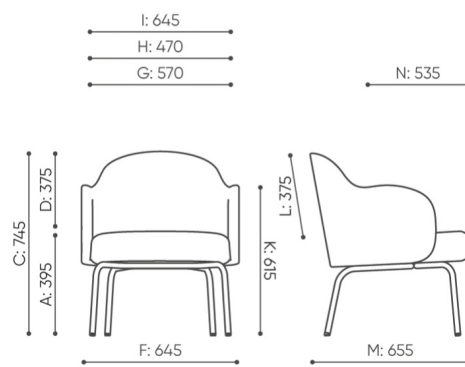

# dimensions

FS F 420

FS F 420

- A seat height: overall dimensions
- B seat height
- C chair height: overall dimensions
- D backrest height
- F chair width: overall dimensions
- G seat width
- H backrest width
- K height from the floor to the armrest
- M chair depth: overall dimensions
- N seat depth / seat length

Dimensions are approximate and may vary depending on the selected product configuration. The requirements of the standard are always met.