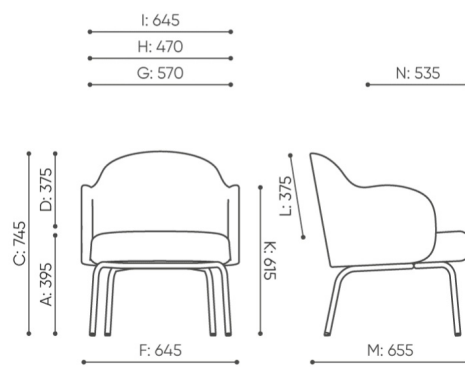

design:
Tomasz Augustyniak

**must
have**
LA BIEN DITTE DÉCORATION

bejot:

Site du produit
[lien vers le site](#)

dimensions

FS F 420

FS F 420

- A seat height: overall dimensions
- B seat height
- C chair height: overall dimensions
- D backrest height
- F chair width: overall dimensions
- G seat width
- H backrest width
- K height from the floor to the armrest
- M chair depth: overall dimensions
- N seat depth / seat length

Dimensions are approximate and may vary depending on the selected product configuration. The requirements of the standard are always met.

mat riaux disponibles pour la collection

1st price group	Fenno, Keimo
2nd price group	Alaska, Alpa, Charles, Charles - Studio Design, Cura, Pastel, Roccia
3rd price group	Ally, Ally SD, Alpa-Studio Design, Blazer, Cura SD, Cyber SD, Oceanic, Silvertex , Silvertex - Studio Design, Synergy, Synergy - Studio Design
4th price group	Heritage, Oceanic-Studio Design, Remix - Studio Design
5th price group	Accessoire, Steelcut Trio 3
Cuir	Leather
Wood	Solid oak wood - clear varnish matt
Metal	Metal - powder coated