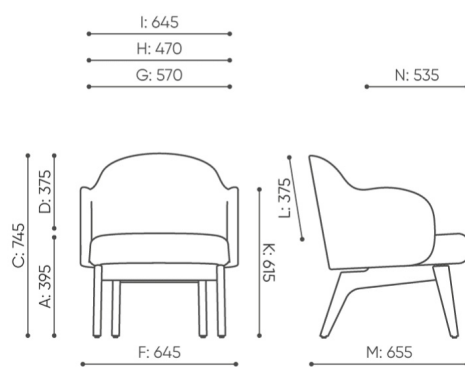

flos

FSW F 720

: fiche produit

La collection Flos propose des si ges extr mement confortables avec une large gamme de bases : en m tal, en bois, sur roulettes, basses, hautes et bancs. Elle est parfaite pour les bureaux et les lieux de travail domestiques.

design:
Tomasz Augustyniak

**must
have**
LA BIEN DIT

bejot:

Site du produit
[lien vers le site](#)

dimensions

FSW F 720

FSW F 720

- A seat height: overall dimensions
- B seat height
- C chair height: overall dimensions
- D backrest height
- F chair width: overall dimensions
- G seat width
- H backrest width
- K height from the floor to the armrest
- M chair depth: overall dimensions
- N seat depth / seat length

Dimensions are approximate and may vary depending on the selected product configuration. The requirements of the standard are always met.

mat riaux disponibles pour la collection

1st price group	Fenno, Keimo
2nd price group	Alpa, Charles, Charles - Studio Design, Cura, Pastel, Roccia
3rd price group	Ally, Ally SD, Alpa-Studio Design, Blazer, Cura SD, Easy SD, Oceanic, Silvertex , Silvertex - Studio Design, Synergy, Synergy - Studio Design
4th price group	Heritage, Oceanic-Studio Design, Remix - Studio Design
5th price group	Accessoire, Steelcut Trio 3
Cuir	Leather
Wood	Solid oak wood - clear varnish matt
Metal	Metal - powder coated