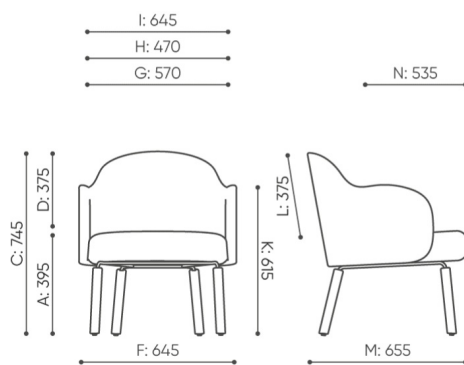

dimensions

FSW F 740

FSW F 740

- A seat height: overall dimensions
- B seat height
- C chair height: overall dimensions
- D backrest height
- F chair width: overall dimensions
- G seat width
- H backrest width
- K height from the floor to the armrest
- M chair depth: overall dimensions
- N seat depth / seat length