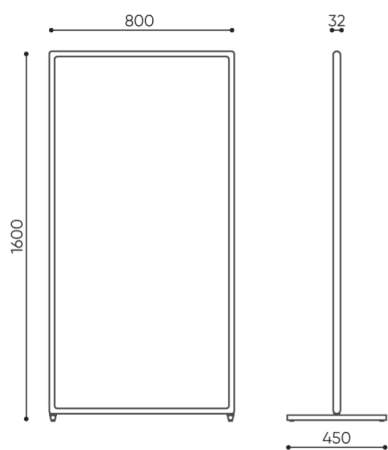

# dimensions

FS SC8

FS SC8

- H** height: overall dimensions
- W** width: overall dimensions
- L** epth: overall dimensions

Dimensions are approximate and may vary depending on the selected product configuration. The requirements of the standard are always met.