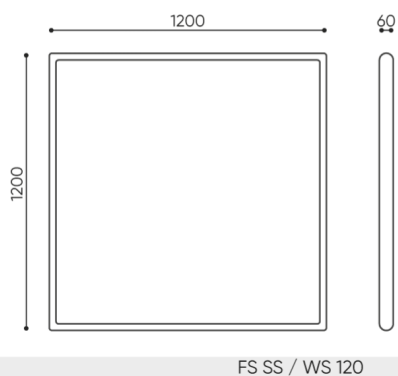

### Mounting

---

The set of fasteners with 4 cables, 1.5m long

●

Longer mounting cables

○

# dimensions

FS SS 120

bejot:flos:acoustics

- H** height: overall dimensions
- W** width: overall dimensions
- L** depth: overall dimensions

Dimensions are approximate and may vary depending on the selected product configuration. The requirements of the standard are always met.