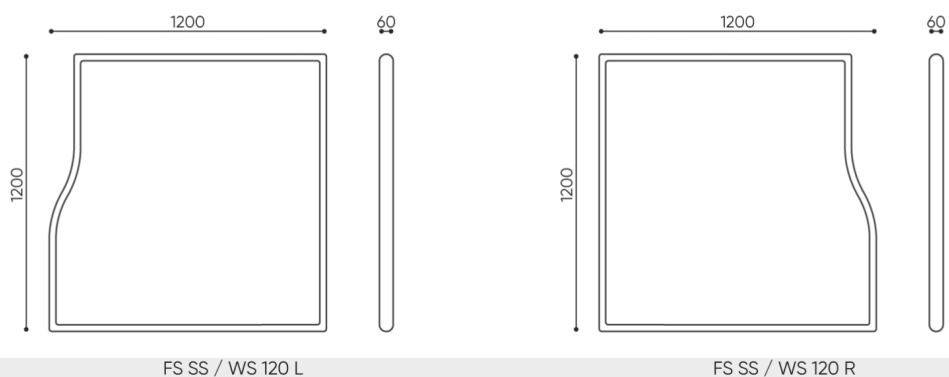

### Mounting

---

The set of fasteners with 4 cables, 1.5m long

●

Longer mounting cables

○

# dimensions

FS SS 120

bejot:flos:acoustics

- H** height: overall dimensions
- W** width: overall dimensions
- L** depth: overall dimensions

Dimensions are approximate and may vary depending on the selected product configuration. The requirements of the standard are always met.