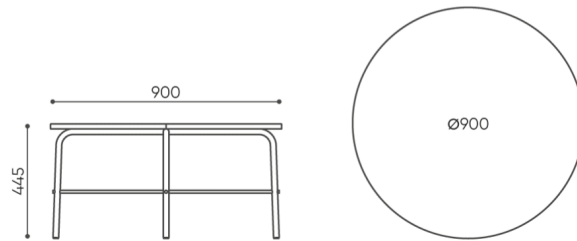

### Tabletop

---

Laminated board top (18 mm) ●

Finger joint solid oak (19 mm) ○

# dimensions

FS TB RC H

FS TB RC H

**H** height: overall dimensions

**W** width: overall dimensions

**L** epth: overall dimensions

Dimensions are approximate and may vary depending on the selected product configuration. The requirements of the standard are always met.