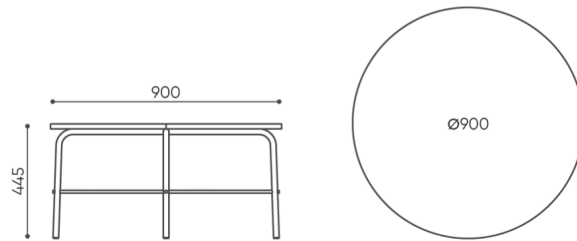

design:
Tomasz Augustyniak

Site du produit
[lien vers le site](#)

bejot:

avantages de la collection

un ensemble bien choisi

Les tables sont disponibles en deux tailles. Elles se superposent pour former un ensemble 1 gant.

Felt feet for hard floor

TF ○

Tabletop

Laminated board top (18 mm) ●

Finger joint solid oak (19 mm) ○

dimensions

FS TB RC H

FS TB RC H

H height: overall dimensions

W width: overall dimensions

L depth: overall dimensions

Dimensions are approximate and may vary depending on the selected product configuration. The requirements of the standard are always met.