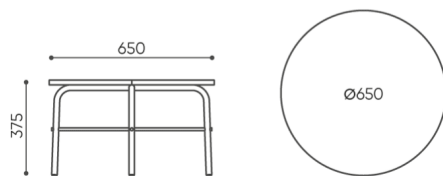

### Tabletop

---

Laminated board top (18 mm) ●

Finger joint solid oak (19 mm) ○

## dimensions

FS TB RC L

FS TB RC L

- H** height: overall dimensions
- W** width: overall dimensions
- L** depth: overall dimensions

Dimensions are approximate and may vary depending on the selected product configuration. The requirements of the standard are always met.