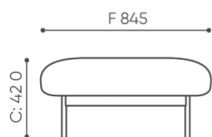

design:
Kasper Mose

Site du produit
[lien vers le site](#)

bejot:

dimensions

FR 100

 netto 15

FR 100

- A** seat height: overall dimensions
- B** seat height
- C** chair height: overall dimensions
- D** backrest height
- F** chair width: overall dimensions
- G** seat width
- H** backrest width
- K** height from the floor to the armrest
- M** chair depth: overall dimensions
- N** seat depth / seat length

Dimensions are approximate and may vary depending on the selected product configuration. The requirements of the standard are always met.

mat riaux disponibles pour la collection

1st price group	Fenno
2nd price group	Alpa, Charles, Charles - Studio Design, Cura, Pastel, Roccia
3rd price group	Ally, Ally SD, Alpa-Studio Design, Blazer, Cura SD, Easy SD, Oceanic, Synergy, Synergy - Studio Design
4th price group	Heritage, Oceanic-Studio Design, Remix - Studio Design
5th price group	Steelcut Trio 3
Metal	Metal - powder coated