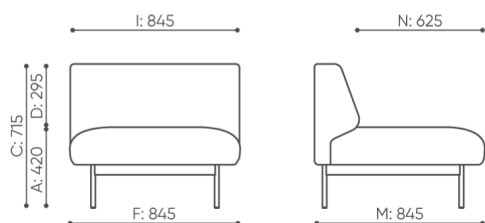

dimensions

FR 401

netto 24

FR 401

- A seat height: overall dimensions
- B seat height
- C chair height: overall dimensions
- D backrest height
- F chair width: overall dimensions
- G seat width
- H backrest width
- K height from the floor to the armrest
- M chair depth: overall dimensions
- N seat depth / seat length

Dimensions are approximate and may vary depending on the selected product configuration. The requirements of the standard are always met.