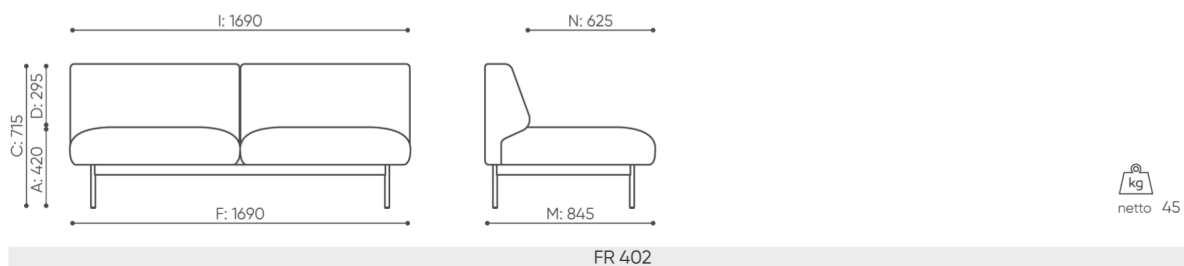

Round PIX mediaport (black-B) - 1 voltage socket 230 V

R[type]IV ○

Round PIX mediaport (black-B) - 2 x USB charger

RM1CC ○

Connectors

Set of connectors to connect 2 seats

L-FR ○

dimensions

FR 402

- A seat height: overall dimensions
- B seat height
- C chair height: overall dimensions
- D backrest height
- F chair width: overall dimensions
- G seat width
- H backrest width
- K height from the floor to the armrest
- M chair depth: overall dimensions
- N seat depth / seat length