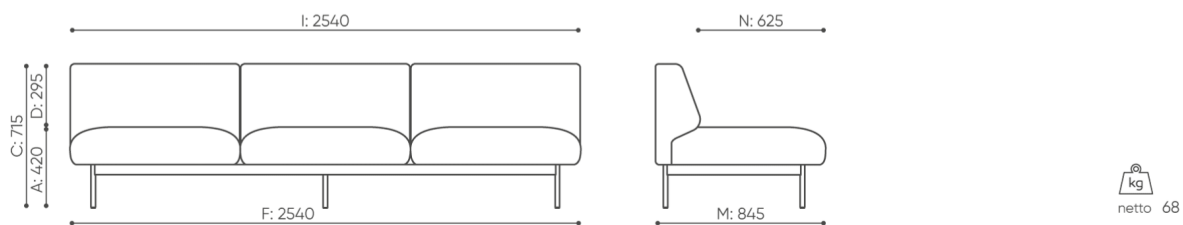

Round PIX mediaport (black-B) - 1 voltage socket 230 V

R[type]IV ○

Round PIX mediaport (black-B) - 2 x USB charger

RM1CC ○

Connectors

Set of connectors to connect 2 seats

L-FR ○

dimensions

FR 403

FR 403

- A seat height: overall dimensions
- B seat height
- C chair height: overall dimensions
- D backrest height
- F chair width: overall dimensions
- G seat width
- H backrest width
- K height from the floor to the armrest
- M chair depth: overall dimensions
- N seat depth / seat length