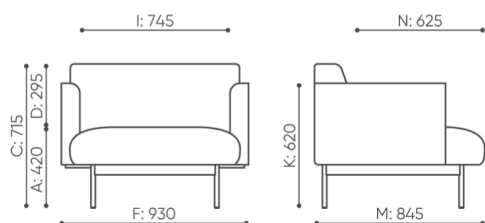

Round PIX mediaport (black-B) - 1 voltage socket 230 V

R[type]IV ○

Round PIX mediaport (black-B) - 2 x USB charger

RM1CC ○

Connectors

Set of connectors to connect 2 seats

L-FR ○

dimensions

FR 421

 netto 37

FR 421

bejot:fora

 netto 31

FR 411 L/R

- A seat height: overall dimensions
- B seat height
- C chair height: overall dimensions
- D backrest height
- F chair width: overall dimensions
- G seat width
- H backrest width
- K height from the floor to the armrest
- M chair depth: overall dimensions
- N seat depth / seat length