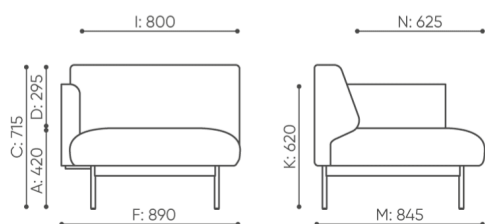

Round PIX mediaport (black-B) - 1 voltage socket 230 V

R[type]IV ○

Round PIX mediaport (black-B) - 2 x USB charger

RM1CC ○

Connectors

Set of connectors to connect 2 seats

L-FR ○

dimensions

FR 421

 netto 37

FR 421

bejot:fora

 netto 31

FR 411 L/R

- A seat height: overall dimensions
- B seat height
- C chair height: overall dimensions
- D backrest height
- F chair width: overall dimensions
- G seat width
- H backrest width
- K height from the floor to the armrest
- M chair depth: overall dimensions
- N seat depth / seat length