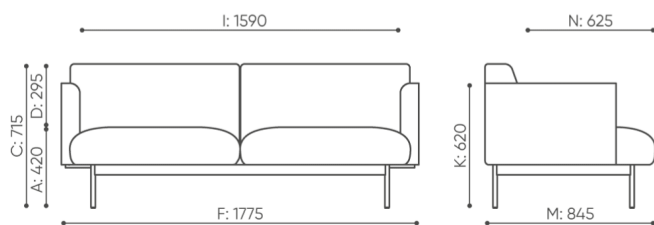

### Mediaport

Round PIX mediaport (black-B) - 1 voltage socket 230 V

R[type]IV ○

Round PIX mediaport (black-B) - 2 x USB charger

RM1CC ○

# dimensions

FR 422

kg  
netto 59

FR 422

bejot:fora

kg  
netto 52

FR 412 L/R

- A seat height: overall dimensions
- B seat height
- C chair height: overall dimensions
- D backrest height
- F chair width: overall dimensions
- G seat width
- H backrest width
- K height from the floor to the armrest
- M chair depth: overall dimensions
- N seat depth / seat length