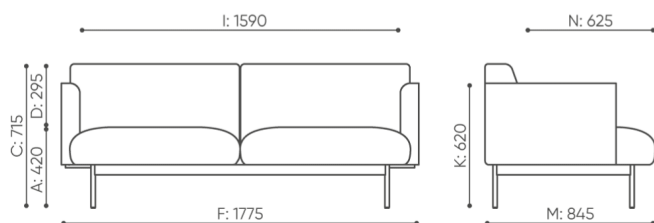

Round PIX mediaport (black-B) - 1 voltage socket 230 V

R[type]IV ○

Round PIX mediaport (black-B) - 2 x USB charger

RM1CC ○

Connectors

Set of connectors to connect 2 seats

L-FR ○

dimensions

FR 422

kg
netto 59

FR 422

bejot:fora

kg
netto 52

FR 412 L/R

- A seat height: overall dimensions
- B seat height
- C chair height: overall dimensions
- D backrest height
- F chair width: overall dimensions
- G seat width
- H backrest width
- K height from the floor to the armrest
- M chair depth: overall dimensions
- N seat depth / seat length