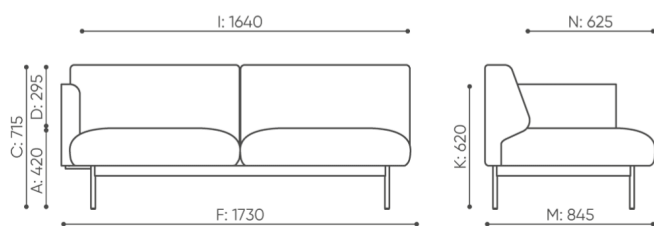

# dimensions

FR 422

kg  
netto 59

FR 422

bejot:fora

kg  
netto 52

FR 412 L/R

- A seat height: overall dimensions
- B seat height
- C chair height: overall dimensions
- D backrest height
- F chair width: overall dimensions
- G seat width
- H backrest width
- K height from the floor to the armrest
- M chair depth: overall dimensions
- N seat depth / seat length

Dimensions are approximate and may vary depending on the selected product configuration. The requirements of the standard are always met.