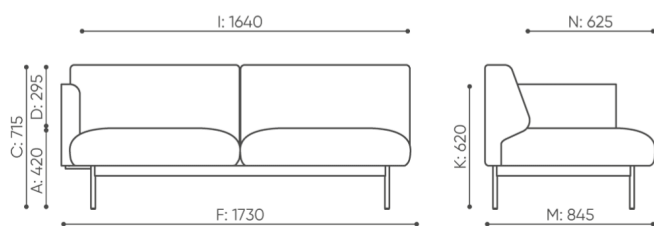

kg
netto 59

FR 422

bejot:fora