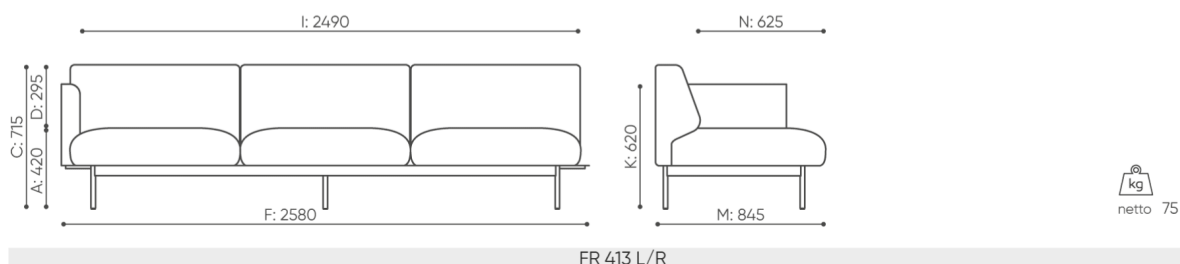

Round PIX mediaport (black-B) - 1 voltage socket 230 V

R[type]IV ○

Round PIX mediaport (black-B) - 2 x USB charger

RM1CC ○

Connectors

Set of connectors to connect 2 seats

L-FR ○

dimensions

FR 423

FR 423

bejot:fora

FR 413 L/R

- A seat height: overall dimensions
- B seat height
- C chair height: overall dimensions
- D backrest height
- F chair width: overall dimensions
- G seat width
- H backrest width
- K height from the floor to the armrest
- M chair depth: overall dimensions
- N seat depth / seat length