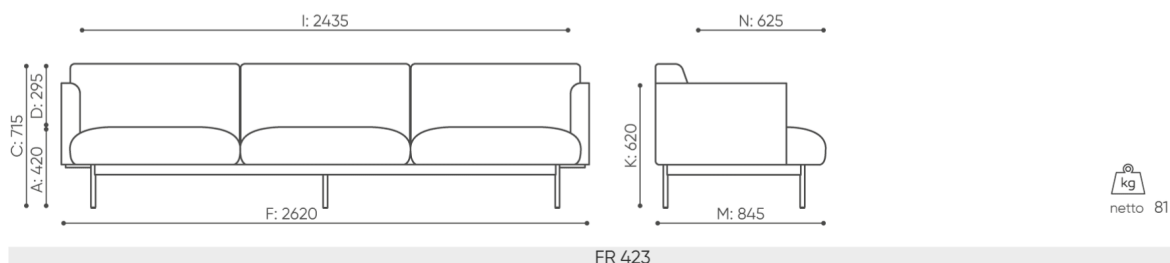

Round PIX mediaport (black-B) - 1 voltage socket 230 V

R[type]IV ○

Round PIX mediaport (black-B) - 2 x USB charger

RM1CC ○

Connectors

Set of connectors to connect 2 seats

L-FR ○

dimensions

FR 423

FR 423

bejot:fora

FR 413 L/R

- A seat height: overall dimensions
- B seat height
- C chair height: overall dimensions
- D backrest height
- F chair width: overall dimensions
- G seat width
- H backrest width
- K height from the floor to the armrest
- M chair depth: overall dimensions
- N seat depth / seat length