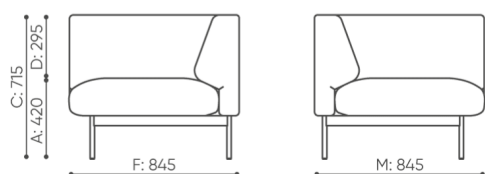

Base

Powder coated (colors according to the Bejot sampler)

●

Connectors

Set of connectors to connect 2 seats

L-FR

○

dimensions

FR 4CC

FR C

- A** seat height: overall dimensions
- B** seat height
- C** chair height: overall dimensions
- D** backrest height
- F** chair width: overall dimensions
- G** seat width
- H** backrest width
- K** height from the floor to the armrest
- M** chair depth: overall dimensions
- N** seat depth / seat length