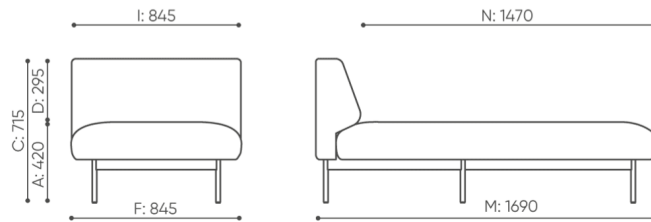

### Base

Powder coated (colors according to the Bejot sampler)

# dimensions

## FR S

FR S

FR 421 S

- A seat height: overall dimensions
- B seat height
- C chair height: overall dimensions
- D backrest height
- F chair width: overall dimensions
- G seat width
- H backrest width
- K height from the floor to the armrest
- M chair depth: overall dimensions
- N seat depth / seat length