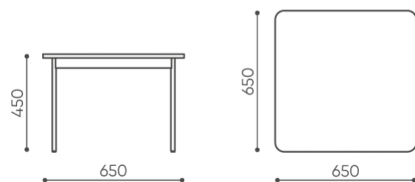

dimensions

FR TB 65

FR TB 65

- **H** height: overall dimensions
- **W** width: overall dimensions
- **L** epth: overall dimensions

Dimensions are approximate and may vary depending on the selected product configuration. The requirements of the standard are always met.