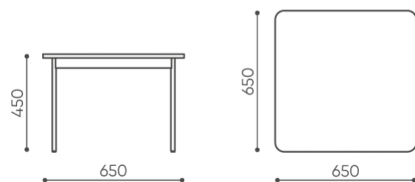

design:
Kasper Mose

Site du produit
[lien vers le site](#)

bejot:

dimensions

FR TB 65

FR TB 65

- H** height: overall dimensions
- W** width: overall dimensions
- L** epth: overall dimensions

Dimensions are approximate and may vary depending on the selected product configuration. The requirements of the standard are always met.