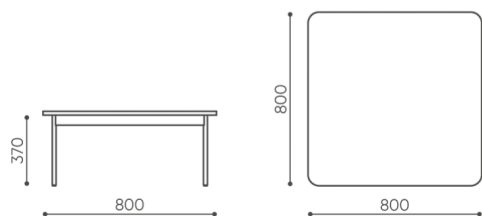

Stopki

Stopki na miękkie podłoże TK ●

Stopki na miękkie podłoże TF ○

dimensions

FR TB 80

FR TB 80

- H** height: overall dimensions
- W** width: overall dimensions
- L** epth: overall dimensions

Dimensions are approximate and may vary depending on the selected product configuration. The requirements of the standard are always met.