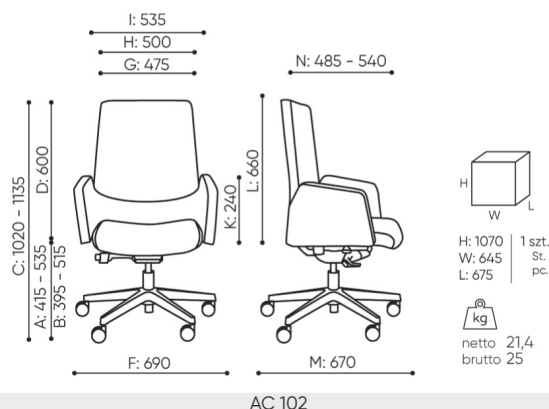

offre be:basic

AC 102 be:basic

: fiche produit

Produits retirés de l'offre avec des délais de livraison prolongés.
Disponibles uniquement dans la limite des stocks disponibles.

design:

Site du produit
[lien vers le site](#)

bejot:

dimensions

AC 102 be:basic

- A seat height: overall dimensions
- B seat height: measured according to the norm
PN EN 1335 - 1
- C chair height adjustment
- D backrest height adjustment
- E headrest height adjustment
- F dimensional width chair / base
- G seat width
- H backrest width
- I width between armrests
- K armrest height adjustment
- L backrest length
- M dimensional chair depth
- N seat depth adjustment / seat length

Dimensions are approximate and may vary depending on the selected product configuration. The requirements of the standard are always met.

mat riaux disponibles pour la collection

| | |
|-------------------|---|
| 1st price group | Fenno, Keimo, Sawana |
| 2nd price group | Alpa, Charles, Charles - Studio Design, Cura, Pastel, Roccia, Valencia |
| 3rd price group | Ally, Ally SD, Alpa-Studio Design, Blazer, Cura SD, Easy SD, Oceanic, Silvertex , Silvertex - Studio Design, Synergy, Synergy - Studio Design, Valencia - Studio Design |
| 4th price group | Heritage, Oceanic-Studio Design, Remix - Studio Design |
| 5th price group | Accessoire, Steelcut Trio 3 |
| Cuir | Leather |
| Metal | Metal - powder coated, Metal ALU/chrom |
| Decorative stitch | Decorative stitch |