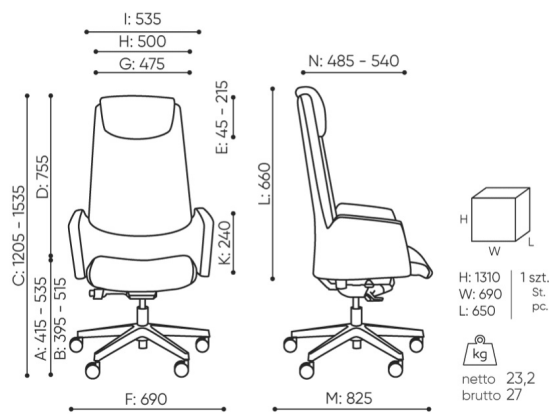

offre be:basic

AC 103 be:basic

: fiche produit

Produits retirés de l'offre avec des délais de livraison prolongés.
Disponibles uniquement dans la limite des stocks disponibles.

design:

Site du produit
[lien vers le site](#)

bejot:

dimensions

AC 103 be:basic

AC 103

bejot:offre be:basic

- A seat height: overall dimensions
- B seat height: measured according to the norm
PN EN 1335 - 1
- C chair height adjustment
- D backrest height adjustment
- E headrest height adjustment
- F dimensional width chair / base
- G seat width
- H backrest width
- I width between armrests
- K armrest height adjustment
- L backrest length
- M dimensional chair depth
- N seat depth adjustment / seat length

Dimensions are approximate and may vary depending on the selected product configuration. The requirements of the standard are always met.

mat riaux disponibles pour la collection

1st price group	Fenno, Keimo, Sawana
2nd price group	Alpa, Charles, Charles - Studio Design, Cura, Pastel, Roccia, Valencia
3rd price group	Ally, Ally SD, Alpa-Studio Design, Blazer, Cura SD, Easy SD, Oceanic, Silvertex , Silvertex - Studio Design, Synergy, Synergy - Studio Design, Valencia - Studio Design
4th price group	Heritage, Oceanic-Studio Design, Remix - Studio Design
5th price group	Accessoire, Steelcut Trio 3
Cuir	Leather
Metal	Metal - powder coated, Metal ALU/chrom
Decorative stitch	Decorative stitch