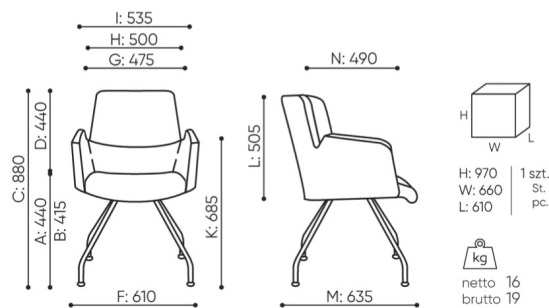

offre be:basic

AC 250 be:basic

: fiche produit

Produits retirés de l'offre avec des délais de livraison prolongés.
Disponibles uniquement dans la limite des stocks disponibles.

design:

Site du produit
[lien vers le site](#)

bejot:

dimensions

AC 250 be:basic

AC 250

- A seat height: overall dimensions
- B seat height: measured according to the norm
PN EN 1335 - 1
- C chair height adjustment
- D backrest height adjustment
- E headrest height adjustment
- F dimensional width chair / base
- G seat width
- H backrest width
- I width between armrests
- K armrest height adjustment
- L backrest length
- M dimensional chair depth
- N seat depth adjustment / seat length

Dimensions are approximate and may vary depending on the selected product configuration. The requirements of the standard are always met.

mat riaux disponibles pour la collection

1st price group	Fenno, Keimo, Sawana
2nd price group	Alpa, Charles, Charles - Studio Design, Cura, Pastel, Roccia, Valencia
3rd price group	Ally, Ally SD, Alpa-Studio Design, Blazer, Cura SD, Easy SD, Oceanic, Silvertex , Silvertex - Studio Design, Synergy, Synergy - Studio Design, Valencia - Studio Design
4th price group	Heritage, Oceanic-Studio Design, Remix - Studio Design
5th price group	Accessoire, Steelcut Trio 3
Cuir	Leather
Metal	Metal - powder coated, Metal ALU/chrom
Decorative stitch	Decorative stitch