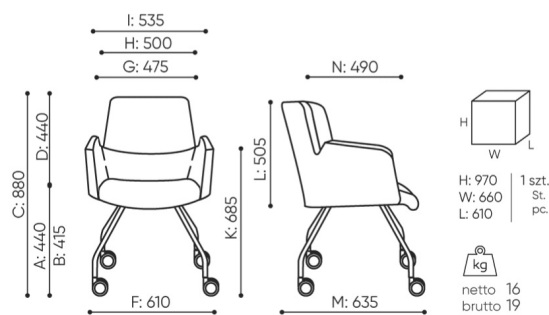

offre be:basic

AC 260 be:basic

: fiche produit

Produits retirés de l'offre avec des délais de livraison prolongés.
Disponibles uniquement dans la limite des stocks disponibles.

design:

Site du produit
[lien vers le site](#)

bejot:

dimensions

AC 260 be:basic

AC 260

bejot:offre be:basic

- A seat height: overall dimensions
- B seat height: measured according to the norm
PN EN 1335 - 1
- C chair height adjustment
- D backrest height adjustment
- E headrest height adjustment
- F dimensional width chair / base
- G seat width
- H backrest width
- I width between armrests
- K armrest height adjustment
- L backrest length
- M dimensional chair depth
- N seat depth adjustment / seat length

Dimensions are approximate and may vary depending on the selected product configuration. The requirements of the standard are always met.

mat riaux disponibles pour la collection

1st price group	Fenno, Keimo, Sawana
2nd price group	Alpa, Charles, Charles - Studio Design, Cura, Pastel, Roccia, Valencia
3rd price group	Ally, Ally SD, Alpa-Studio Design, Blazer, Cura SD, Easy SD, Oceanic, Silvertex , Silvertex - Studio Design, Synergy, Synergy - Studio Design, Valencia - Studio Design
4th price group	Heritage, Oceanic-Studio Design, Remix - Studio Design
5th price group	Accessoire, Steelcut Trio 3
Cuir	Leather
Metal	Metal - powder coated, Metal ALU/chrom
Decorative stitch	Decorative stitch