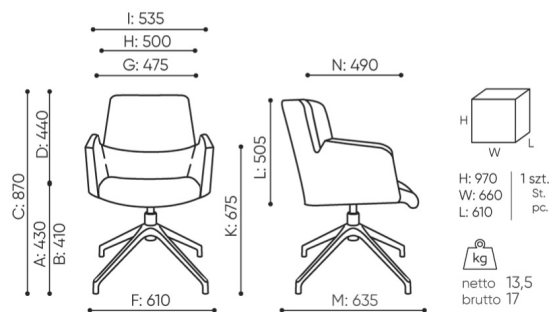

# dimensions

## AC 4R be:basic

AC 4R

- A seat height: overall dimensions
- B seat height: measured according to the norm PN EN 1335 - 1
- C chair height adjustment
- D backrest height adjustment
- E headrest height adjustment
- F dimensional width chair / base
- G seat width
- H backrest width
- I width between armrests
- K armrest height adjustment
- L backrest length
- M dimensional chair depth
- N seat depth adjustment / seat length

Dimensions are approximate and may vary depending on the selected product configuration. The requirements of the standard are always met.