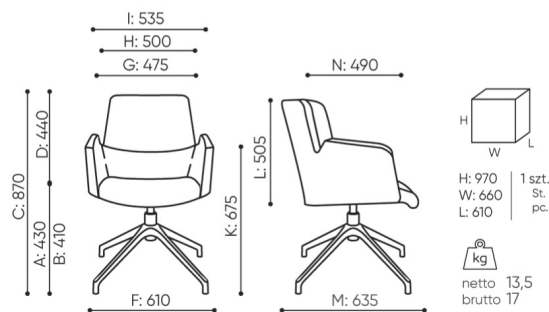

# dimensions

## AC 4R be:basic

AC 4R

bejot:office be:basic

- A seat height: overall dimensions
- B seat height: measured according to the norm PN EN 1335 - 1
- C chair height adjustment
- D backrest height adjustment
- E headrest height adjustment
- F dimensional width chair / base
- G seat width
- H backrest width
- I width between armrests
- K armrest height adjustment
- L backrest length
- M dimensional chair depth
- N seat depth adjustment / seat length

Dimensions are approximate and may vary depending on the selected product configuration. The requirements of the standard are always met.