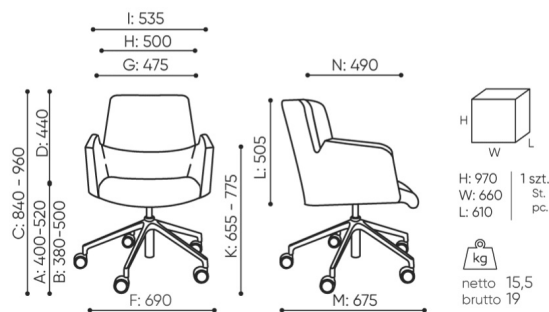

offre be:basic

AC 5R be:basic

: fiche produit

Produits retirés de l'offre avec des délais de livraison prolongés.
Disponibles uniquement dans la limite des stocks disponibles.

design:

Site du produit
[lien vers le site](#)

bejot:

dimensions

AC 5R be:basic

AC 5R

- A seat height: overall dimensions
- B seat height: measured according to the norm
PN EN 1335 - 1
- C chair height adjustment
- D backrest height adjustment
- E headrest height adjustment
- F dimensional width chair / base
- G seat width
- H backrest width
- I width between armrests
- K armrest height adjustment
- L backrest length
- M dimensional chair depth
- N seat depth adjustment / seat length

Dimensions are approximate and may vary depending on the selected product configuration. The requirements of the standard are always met.

mat riaux disponibles pour la collection

1st price group	Fenno, Keimo, Sawana
2nd price group	Alaska, Alpa, Charles, Charles - Studio Design, Cura, Pastel, Roccia, Valencia
3rd price group	Ally, Ally SD, Alpa-Studio Design, Blazer, Cura SD, Oceanic, Silvertex , Silvertex - Studio Design, Synergy, Synergy - Studio Design, Valencia - Studio Design
4th price group	Heritage, Oceanic-Studio Design, Remix - Studio Design
5th price group	Accessoire, Steelcut Trio 3
Cuir	Leather
Metal	Metal - powder coated, Metal ALU/chrom
Decorative stitch	Decorative stitch