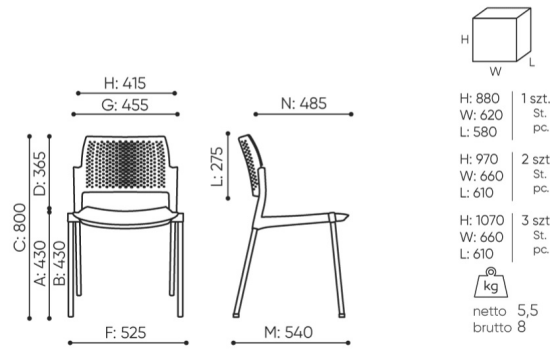

design:
Scagnellato & Ferrarese

Site du produit
[lien vers le site](#)

bejot:

dimensions

KY 215

KY 215 1N

- A seat height: overall dimensions
- B seat height: measured according to the norm
PN EN 1335 - 1
- C chair height
- D backrest height
- E headrest height
- F dimensional width chair / base
- G seat width
- H backrest width
- I width between armrests
- K height from the floor to the armrest
- L backrest length
- M dimensional chair depth
- N seat depth / seat length

Dimensions are approximate and may vary depending on the selected product configuration. The requirements of the standard are always met.

mat riaux disponibles pour la collection

1st price group	Bond, Fenno, Keimo, Sawana
2nd price group	Alpa, Charles, Charles - Studio Design, Cura, Era - Studio Design, Pastel, Roccia, Valencia
3rd price group	Ally, Ally SD, Alpa-Studio Design, Blazer, Cura SD, Easy SD, Oceanic, Rhythm, Silververtex , Silververtex - Studio Design, Synergy, Synergy - Studio Design, Valencia - Studio Design
4th price group	Heritage, Oceanic-Studio Design, Remix - Studio Design
5th price group	Accessoire, Steelcut Trio 3
Cuir	Leather
Membrane	Membrane Kyos, Momo, Milla, Mesh sampler for Eleven and Kyos
Plastic	Plastic Kyos
Metal	Metal - powder coated