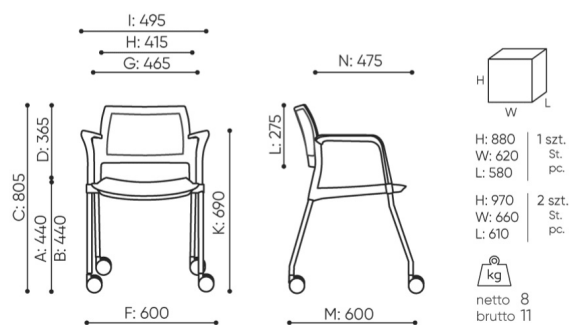

# dimensions

## KY 260 M

KY 260 1M

- A seat height: overall dimensions
- B seat height: measured according to the norm  
PN EN 1335 - 1
- C chair height
- D backrest height
- E headrest height
- F dimensional width chair / base
- G seat width
- H backrest width
- I width between armrests
- K height from the floor to the armrest
- L backrest length
- M dimensional chair depth
- N seat depth / seat length

Dimensions are approximate and may vary depending on the selected product configuration. The requirements of the standard are always met.