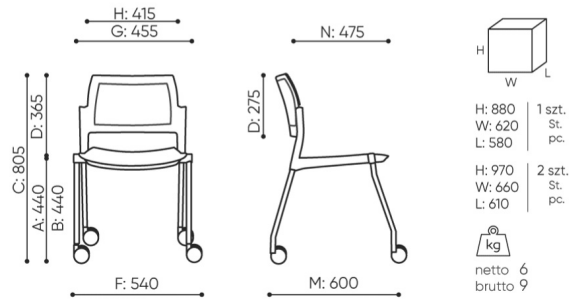

# dimensions

## KY 261 M

KY 261 1M

- A seat height: overall dimensions
- B seat height: measured according to the norm  
PN EN 1335 - 1
- C chair height
- D backrest height
- E headrest height
- F dimensional width chair / base
- G seat width
- H backrest width
- I width between armrests
- K height from the floor to the armrest
- L backrest length
- M dimensional chair depth
- N seat depth / seat length

Dimensions are approximate and may vary depending on the selected product configuration. The requirements of the standard are always met.