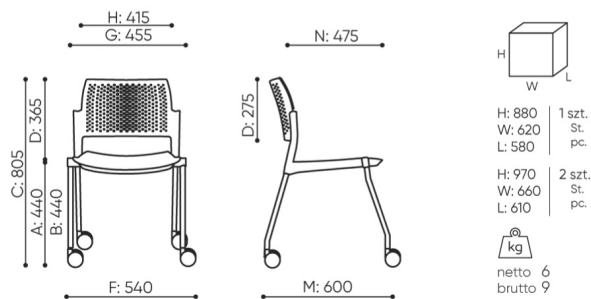

design:
Scagnellato & Ferrarese

Site du produit
[lien vers le site](#)

bejot:

dimensions

KY 261

KY 2611N

- A seat height: overall dimensions
- B seat height: measured according to the norm
PN EN 1335 - 1
- C chair height
- D backrest height
- E headrest height
- F dimensional width chair / base
- G seat width
- H backrest width
- I width between armrests
- K height from the floor to the armrest
- L backrest length
- M dimensional chair depth
- N seat depth / seat length