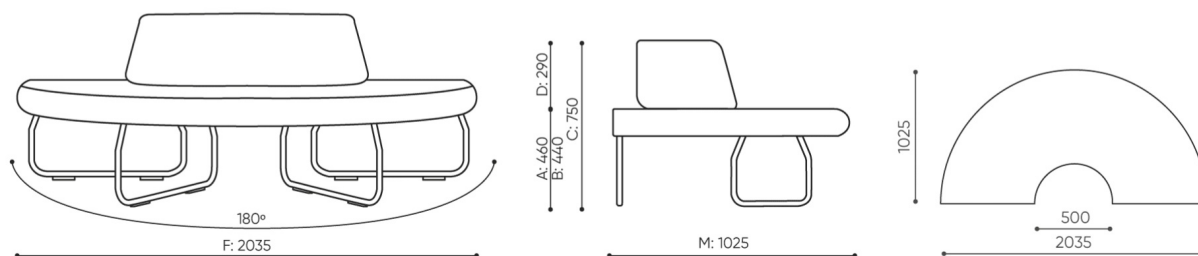

design:

Site du produit
[lien vers le site](#)

bejot:

dimensions

LG 180

LG 180 1 IN

bejot:legvan

LG 180 0

- A seat height: overall dimensions
- B seat height
- C chair height: overall dimensions
- D backrest height
- F chair width: overall dimensions
- G seat width
- H backrest width
- K height from the floor to the armrest
- M chair depth: overall dimensions
- N seat depth / seat length