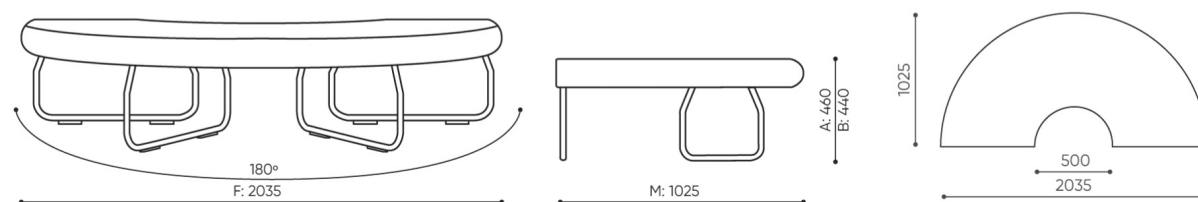

design:

Site du produit
[lien vers le site](#)

bejot:

dimensions

LG 180

LG 180 1 IN

bejot:legvan

LG 180 0

- A seat height: overall dimensions
- B seat height
- C chair height: overall dimensions
- D backrest height
- F chair width: overall dimensions
- G seat width
- H backrest width
- K height from the floor to the armrest
- M chair depth: overall dimensions
- N seat depth / seat length