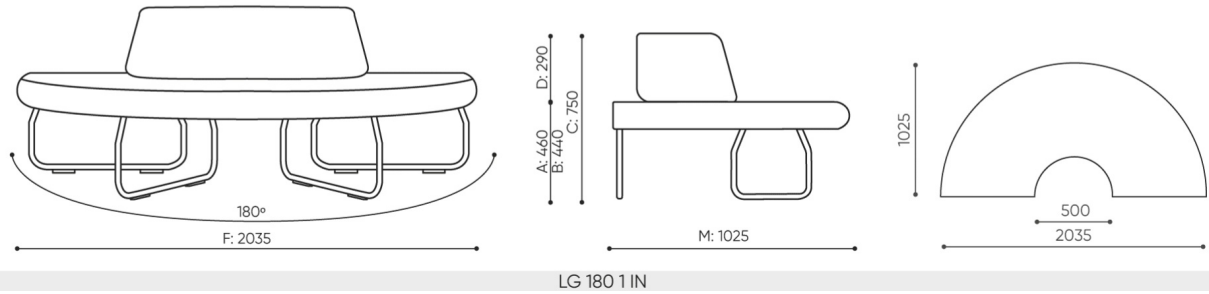

design:

Site du produit
[lien vers le site](#)

bejot:

dimensions

LG 180

bejot:legvan

- A seat height: overall dimensions
- B seat height
- C chair height: overall dimensions
- D backrest height
- F chair width: overall dimensions
- G seat width
- H backrest width
- K height from the floor to the armrest
- M chair depth: overall dimensions
- N seat depth / seat length

Dimensions are approximate and may vary depending on the selected product configuration. The requirements of the standard are always met.

mat riaux disponibles pour la collection

| | |
|-----------------|---|
| 1st price group | Bond, Fenno, Keimo, Sawana |
| 2nd price group | Alpa, Charles, Charles - Studio Design, Cura, Pastel, Roccia, Valencia |
| 3rd price group | Ally, Ally SD, Alpa-Studio Design, Blazer, Cura SD, Easy SD, Oceanic, Silvertex , Silvertex - Studio Design, Synergy, Synergy - Studio Design, Valencia - Studio Design |
| 4th price group | Heritage, Oceanic-Studio Design, Remix - Studio Design |
| 5th price group | Accessoire, Steelcut Trio 3 |
| Cuir | Leather |
| Metal | Metal - powder coated |