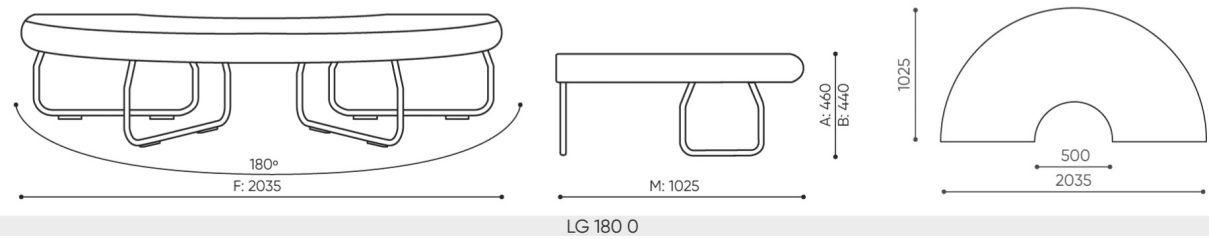

design:

Site du produit
[lien vers le site](#)

bejot:

dimensions

LG 180

bejot:legvan

- A seat height: overall dimensions
- B seat height
- C chair height: overall dimensions
- D backrest height
- F chair width: overall dimensions
- G seat width
- H backrest width
- K height from the floor to the armrest
- M chair depth: overall dimensions
- N seat depth / seat length

Dimensions are approximate and may vary depending on the selected product configuration. The requirements of the standard are always met.

mat riaux disponibles pour la collection

| | |
|-----------------|---|
| 1st price group | Bond, Fenno, Keimo, Sawana |
| 2nd price group | Alpa, Charles, Charles - Studio Design, Cura, Pastel, Roccia, Valencia |
| 3rd price group | Ally, Ally SD, Alpa-Studio Design, Blazer, Cura SD, Easy SD, Oceanic, Silvertex , Silvertex - Studio Design, Synergy, Synergy - Studio Design, Valencia - Studio Design |
| 4th price group | Heritage, Oceanic-Studio Design, Remix - Studio Design |
| 5th price group | Accessoire, Steelcut Trio 3 |
| Cuir | Leather |
| Metal | Metal - powder coated |