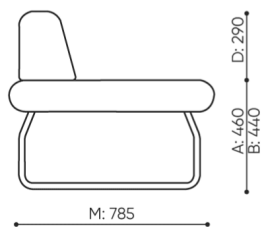

**design:**

**Site du produit**  
[lien vers le site](#)

# dimensions

LG 401

H: 770  
W: 790  
L: 800

1 szt.  
St.  
pc.

netto 15  
brutto 19

LG 401

bejot:legvan

H: 240  
W: 850  
L: 810

1 szt.  
St.  
pc.

netto 12  
brutto 15

LG 410 0

- A seat height: overall dimensions
- B seat height
- C chair height: overall dimensions
- D backrest height
- F chair width: overall dimensions
- G seat width
- H backrest width
- K height from the floor to the armrest
- M chair depth: overall dimensions
- N seat depth / seat length

Dimensions are approximate and may vary depending on the selected product configuration. The requirements of the standard are always met.