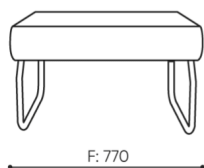

# dimensions

LG 401

H: 770  
W: 790  
L: 800

1 szt.  
St.  
pc.

netto 15  
brutto 19

LG 401

bejot:legvan

H: 240  
W: 850  
L: 810

1 szt.  
St.  
pc.

netto 12  
brutto 15

LG 410 0

- A seat height: overall dimensions
- B seat height
- C chair height: overall dimensions
- D backrest height
- F chair width: overall dimensions
- G seat width
- H backrest width
- K height from the floor to the armrest
- M chair depth: overall dimensions
- N seat depth / seat length

Dimensions are approximate and may vary depending on the selected product configuration. The requirements of the standard are always met.