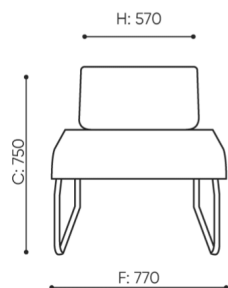

# dimensions

LG 401

H: 770  
W: 790  
L: 800

1 szt.  
St.  
pc.

netto 15  
brutto 19

LG 401

bejot:legvan

H: 240  
W: 850  
L: 810

1 szt.  
St.  
pc.

netto 12  
brutto 15

LG 410 0

- A seat height: overall dimensions
- B seat height
- C chair height: overall dimensions
- D backrest height
- F chair width: overall dimensions
- G seat width
- H backrest width
- K height from the floor to the armrest
- M chair depth: overall dimensions
- N seat depth / seat length

Dimensions are approximate and may vary depending on the selected product configuration. The requirements of the standard are always met.