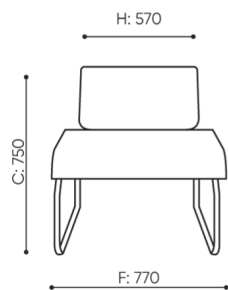

# dimensions

LG 401

H: 770  
W: 790  
L: 800

1 szt.  
St.  
pc.

netto 15  
brutto 19

LG 401

bejot:legvan

H: 240  
W: 850  
L: 810

1 szt.  
St.  
pc.

netto 12  
brutto 15

LG 410 0

- A seat height: overall dimensions
- B seat height
- C chair height: overall dimensions
- D backrest height
- F chair width: overall dimensions
- G seat width
- H backrest width
- K height from the floor to the armrest
- M chair depth: overall dimensions
- N seat depth / seat length

Dimensions are approximate and may vary depending on the selected product configuration. The requirements of the standard are always met.