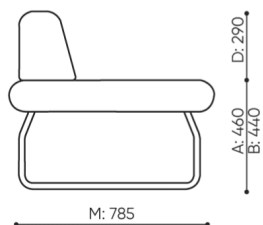

**design:**

**Site du produit**  
[lien vers le site](#)

**bejot:**

# dimensions

LG 401

H: 770  
W: 790  
L: 800

1 szt.  
St.  
pc.

netto 15  
brutto 19

LG 401

bejot:legvan

H: 240  
W: 850  
L: 810

1 szt.  
St.  
pc.

netto 12  
brutto 15

LG 410 0

- A seat height: overall dimensions
- B seat height
- C chair height: overall dimensions
- D backrest height
- F chair width: overall dimensions
- G seat width
- H backrest width
- K height from the floor to the armrest
- M chair depth: overall dimensions
- N seat depth / seat length

Dimensions are approximate and may vary depending on the selected product configuration. The requirements of the standard are always met.