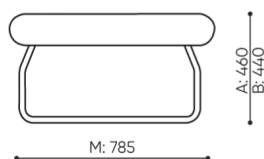

# dimensions

LG 401

H: 770  
W: 790  
L: 800

1 szt.  
St.  
pc.

netto 15  
brutto 19

LG 401

bejot:legvan

H: 240  
W: 850  
L: 810

1 szt.  
St.  
pc.

netto 12  
brutto 15

LG 410 0

- A seat height: overall dimensions
- B seat height
- C chair height: overall dimensions
- D backrest height
- F chair width: overall dimensions
- G seat width
- H backrest width
- K height from the floor to the armrest
- M chair depth: overall dimensions
- N seat depth / seat length

Dimensions are approximate and may vary depending on the selected product configuration. The requirements of the standard are always met.